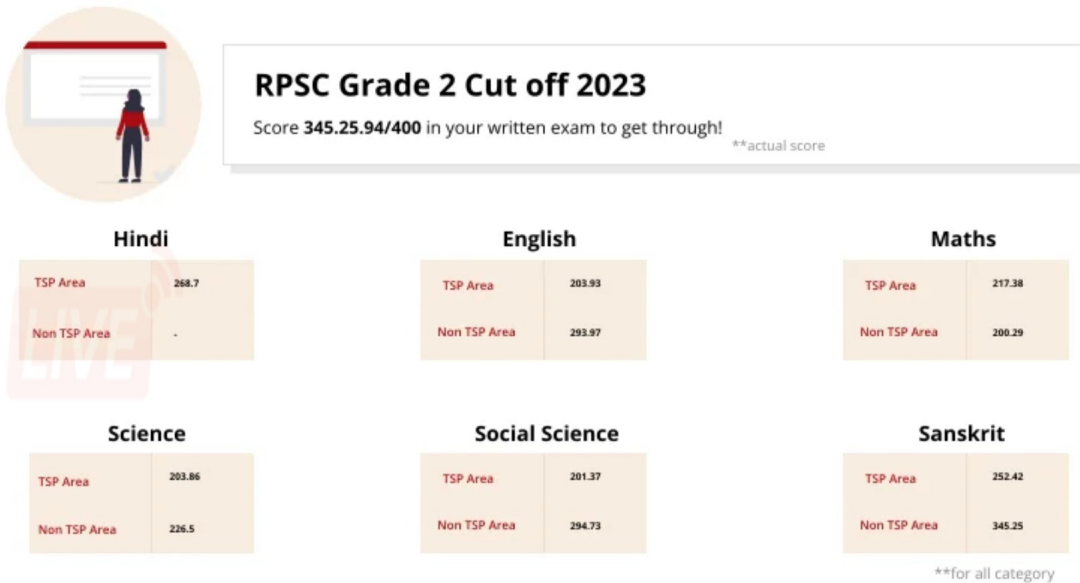

RPSC Grade 2 Cut off 2023 - 345 out of 500 must be scored

The RPSC Grade 2 Examination 2023 was conducted on July 30, 2023. Consequently, the result for the same was released on September 8, 2023. Despite all the jitters you must be feeling, the next topic of concern for you is the RPSC Grade 2 Cut off 2023. So here we are with yet another blog to provide you with all the necessary details.

In this blog, we will not only provide you with the RPSC Grade 2 Cut off 2023 but also previous years' trends of the RPSC Grade 2 Cutoffs. So, without any further delay, let us dive into the details.

RPSC Grade 2 Cut-Off 2023 Released

The RPSC Grade 2 Examination was conducted on July 30, 2023. The result for RPSC Grade 2 was released on September 8, 2023, and the cutoff for the same was released on very same day. Hence, let us take a look at the released RPSC Grade 2 Cut off 2023.

[Source: KD Live]

RPSC Grade 2 Cut off 2023 (TSP Area)