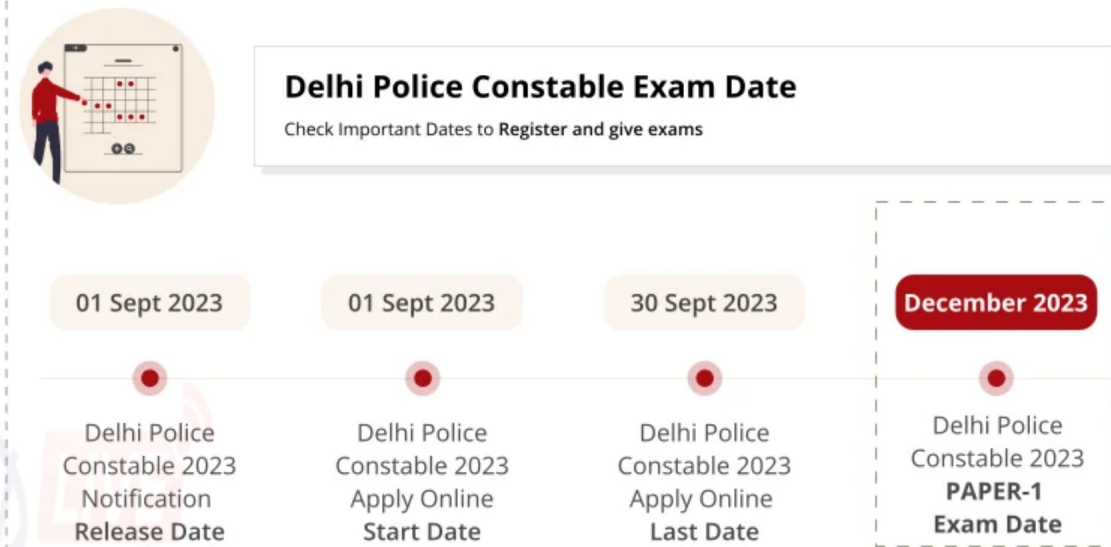

Delhi Police Constable Cut off 2023-76 out of 100 must be scored

Delhi Police Constable Important Dates 2023

Well, since you are fully aware of the Delhi Police Constable Cut off 2023, we will now provide you with all the details related to important exam dates with the help of the given infographic:

[Source: KD Live]

Further, if you want to know more about the Delhi Police Constable Exam Dates 2023, you can read our blog on the same by clicking on the embedded link.

Delhi Police Constable Admit Card 2023

SSC generally follows the trend of releasing the admit card 10 to 15 days before scheduled exam dates. Since the Computer-Based Examination of Delhi Police is scheduled for November 14, 2023, and December 5, 2023, the admit cards are expected to be released on November 10, 2023.

Further, if you want to know more about the Delhi Police Constable Admit Card 2023, you can check out our blog on the same by clicking on the embedded link.

Preparation Tips For the Delhi Police Constable Examination